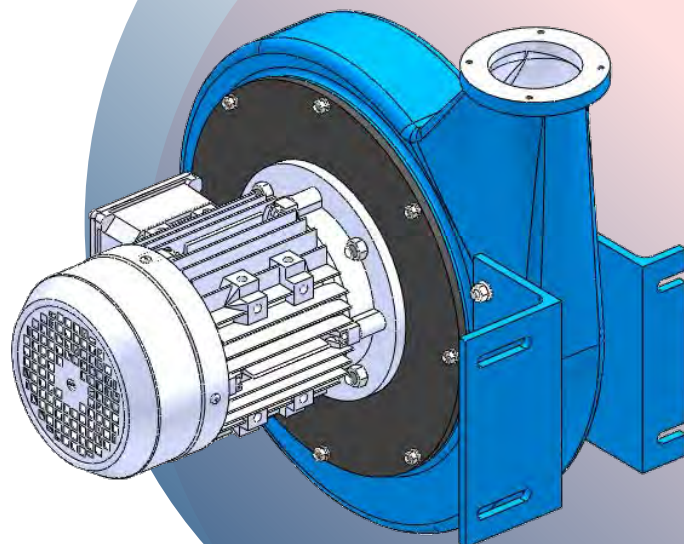

# Direct Drive Centrifugal Fan Model 573 & 573/102

**SECOMAK**  
a i r a t w o r k

Motor  
0.18kW

Weight  
6&8Kg

Phase  
1

Max Inlet Temp  
40 & 300 Deg C

Max Current  
1.0A

Noise Level  
62dB(A)

Current readings are based upon voltages of 400V 3 Phase and 240V 1 Phase

Noise levels have been measured at a distance of 1m from the blower, which was fitted a ducted outlet.

Picture depicts  
Model 573&573/102

Actual product image may vary for different models